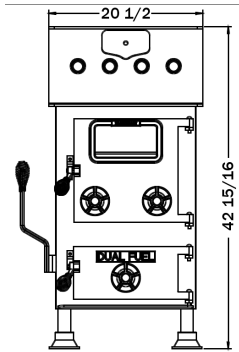

SF250 COAL STOVE	BTU/hr Input	Heating Capacity¹	Fuel Type	Flue Collar	Firebox Size	Weight
	120,000	3000 sq. ft.	Pea, Nut or Stove Coal	6"	4.5 cu. ft.	650 lbs.

Front (Door Side) View