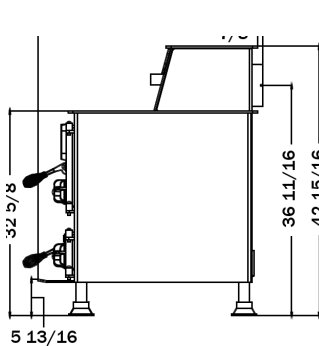

Right Side View

Clearances to Combustibles

Left Side	36"
Right Side	36"
Front (Door Side)	16"
Chimney connector to wall	24"
Overhead	24"

YOUR LEGACY STOVES DEALER IS:

Pete Aksenczuk
"The Coal Guy"
Champaign Coal & Stove Co.
3421 East State
Rt. 296 · Urbana, Ohio 4078
www.ChampaignCoalandStove.com
937-652-1782 · 614-580-9438

LEGACY STOVES^{TM}

Advanced Design
Old Fashioned Value

A brand of Alternate Heating Systems
2393 LITTLE EGYPT RD
HARRISONVILLE PA 17228

facebook.com/altheatsys

www.legacystoves.com

www.alternateheatingsystems.com

LIMITED LIFETIME WARRANTY²

One of the best in the industry, AHS provides a limited lifetime warranty on most important aspects: firebox and heat exchanger.

¹See your local authorized Legacy dealer for help in determining the product that best suits your heating needs based on climate and home efficiency.

Fireplace, stove and insert surfaces get extremely HOT and can cause severe burns if touched. Keep a safe distance away.