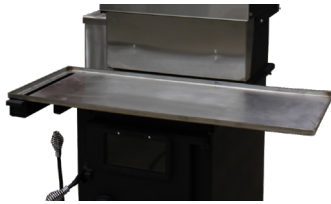

Stainless Steel Cooktop

Off grid and reduced power heating options are becoming ever more popular. Legacy Stoves has responded with off grid options for the rugged and reliable SF250. These include a stainless steel cook top (left), an oven (right) and stainless steel water heating tank (above). The rear-mounted fan improves stove heating capacity and efficiency, and has low current requirements. The SF250 can be operated without this fan, and without electrical power, if desired.